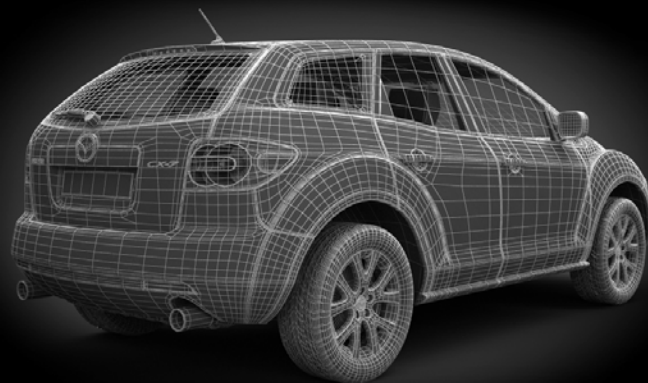

emodelscars

VOLUME 02

ORIGINAL ONLY FROM EVERMOTION

EVERMOTION
WWW.EVERMOTION.ORG

Software and models © 2008 EVERMOTION. EVERMOTION, the EVERMOTION logo, HDMODELS, and the HDMODELS logo are trademarks or registered trademarks of Evermotion Inc. in the U.S. and/or other countries. All rights reserved. All *.max, *.3ds, *.obj, *.fbx and *.dxf models included on this DVDROM with data are an integral part of "HDmodels cars volume 2" and the resale of this data is strictly prohibited. All models can be used for commercial purposes only by owners who bought this DVDROM. The sharing of DVDROM data is strictly prohibited unless that user has written authorization from EVERMOTION.