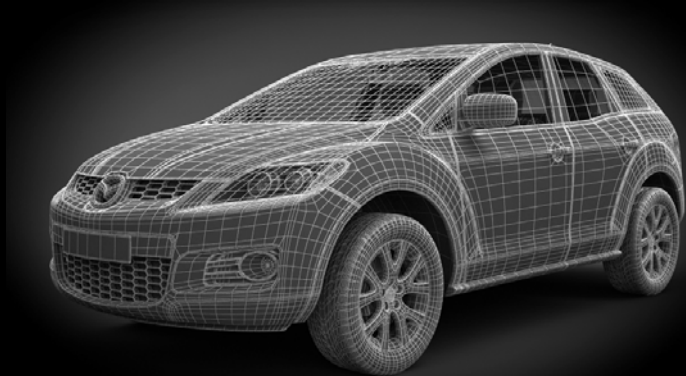

emodelscars

VOLUME 02

ORIGINAL ONLY FROM EVERMOTION

EVERMOTION
WWW.EVERMOTION.ORG

Software and models © 2008 EVERMOTION. EVERMOTION, the EVERMOTION logo, HDMODELS, and the HDMODELS logo are trademarks or registered trademarks of Evermotion Inc. in the U.S. and/or other countries. All rights reserved. All *.max, *.3ds, *.obj, *.fbx and *.dxf models included on this DVDROM with data are an integral part of "HDmodels cars volume 2" and the resale of this data is strictly prohibited. All models can be used for commercial purposes only by owners who bought this DVDROM. The sharing of DVDROM data is strictly prohibited unless that user has written authorization from EVERMOTION.