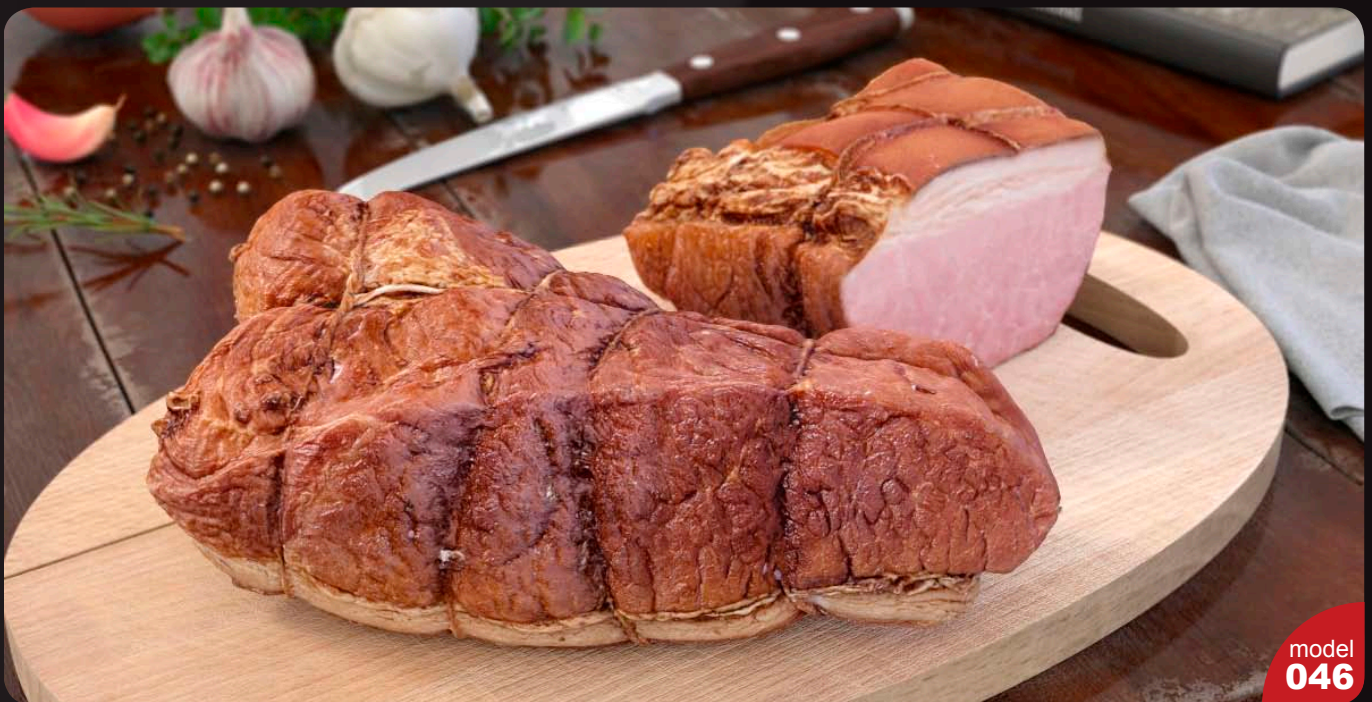

model
045

model
046

Software and models © 2015 EVERMOTION. EVERMOTION logo is trademark or registered trademark of Evermotion Inc. in the U.S. and/or other countries. All rights reserved. All *.max, *.obj, *.fbx, *.c4d models included on this collection with data are an integral part of "archmodels vol.150" and the resale of this data is strictly prohibited. All models can be used for commercial purposes only by owners who bought this archmodels collection. The sharing of archmodels collection data is strictly prohibited unless that user has written authorization from EVERMOTION.