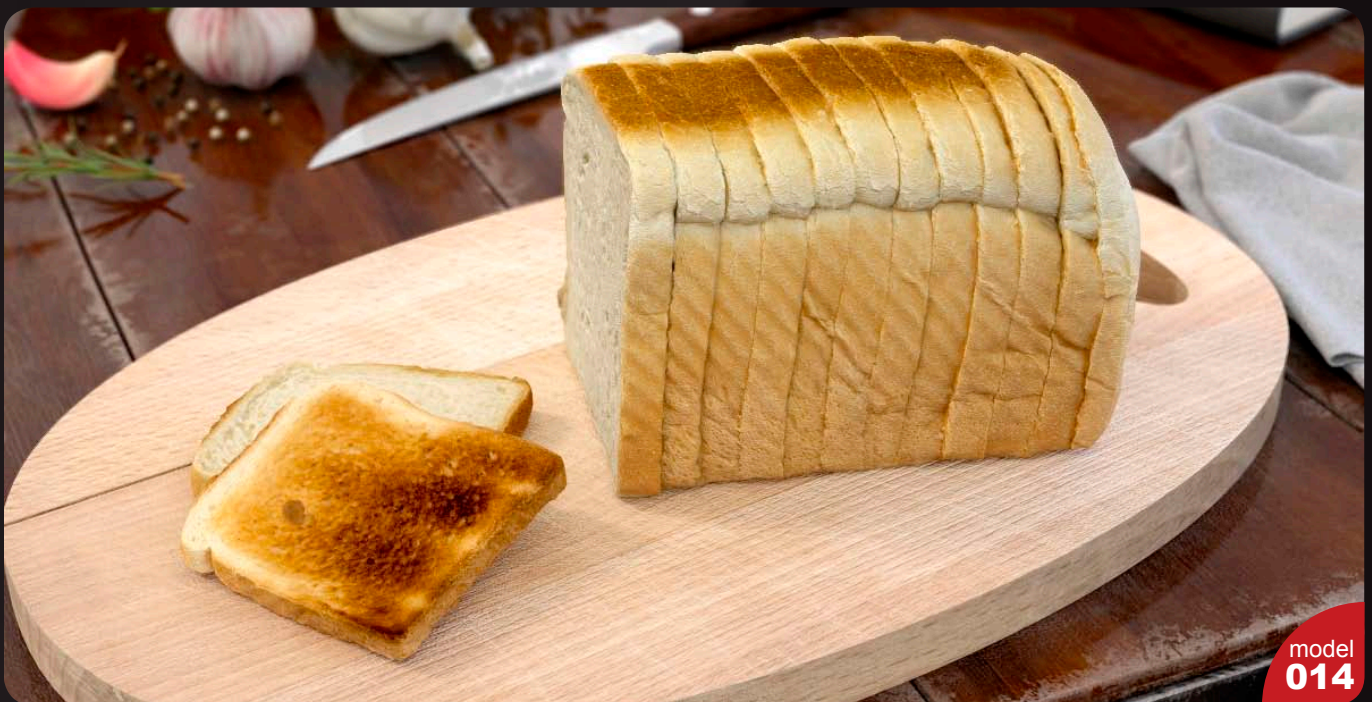

model
013

model
014

Software and models © 2015 EVERMOTION. EVERMOTION logo is trademark or registered trademark of Evermotion Inc. in the U.S. and/or other countries. All rights reserved. All *.max, *.obj, *.fbx, *.c4d models included on this collection with data are an integral part of "archmodels vol.150" and the resale of this data is strictly prohibited. All models can be used for commercial purposes only by owners who bought this archmodels collection. The sharing of archmodels collection data is strictly prohibited unless that user has written authorization from EVERMOTION.